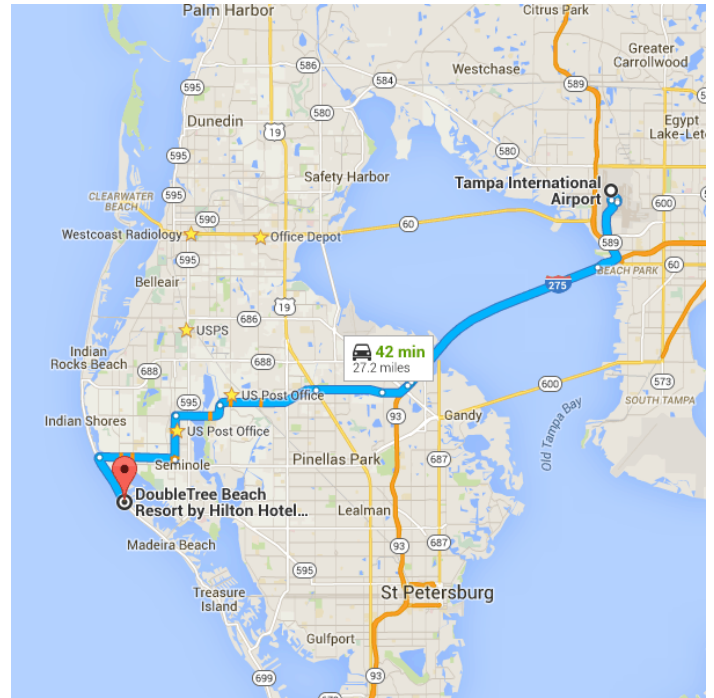

Directions from Tampa International Airport to DoubleTree Beach Resort by Hilton Hotel Tampa Bay - North Redington Beach

Tampa International Airport

4100 George J Bean Parkway, Tampa, FL 33607

Continue to George J Bean Outbound Pkwy/George J Bean Pkwy

0.4 mi / 3 min

↑ 1. Head north
410 ft

↘ 2. Slight right
0.3 mi

Continue on George J Bean Outbound Pkwy/George J Bean Pkwy. Take I-275 S,

Bryan Dairy Rd and Park Blvd N to Gulf Blvd in North Redington Beach

26.8 mi / 38 min

-  3. Slight left onto **George J Bean Outbound Pkwy/George J Bean Pkwy**
3.1 mi
-  4. Merge onto **I-275 S**
8.1 mi
-  5. Take exit **30** for **County Road 296 W/118th Ave N/Florida 686/Roosevelt Blvd**
0.2 mi
-  6. Keep left at the fork, follow signs for **Pinellas 296 W/118th Ave N**
1.0 mi
-  7. Keep left at the fork, follow signs for **County Road 296/U.S. 19** and merge onto **118th Ave N**
2.4 mi
-  8. Continue onto **Bryan Dairy Rd**
3.7 mi
-  9. Continue onto **Co Rd 296/102nd Ave**
 Continue to follow **Co Rd 296**
1.9 mi
-  10. Turn left onto **113th St N**
1.6 mi
-  11. Turn right onto **Park Blvd N**
2.8 mi
-  12. Turn left onto **Gulf Blvd**
 Destination will be on the right
1.9 mi

📍 DoubleTree Beach Resort by Hilton Hotel Tampa Bay - North Redington Beach

17120 Gulf Boulevard, North Redington Beach, FL 33708

These directions are for planning purposes only. You may find that construction projects, traffic, weather, or other events may cause conditions to differ from the map results, and you should plan your route accordingly. You must obey all signs or notices regarding your route.