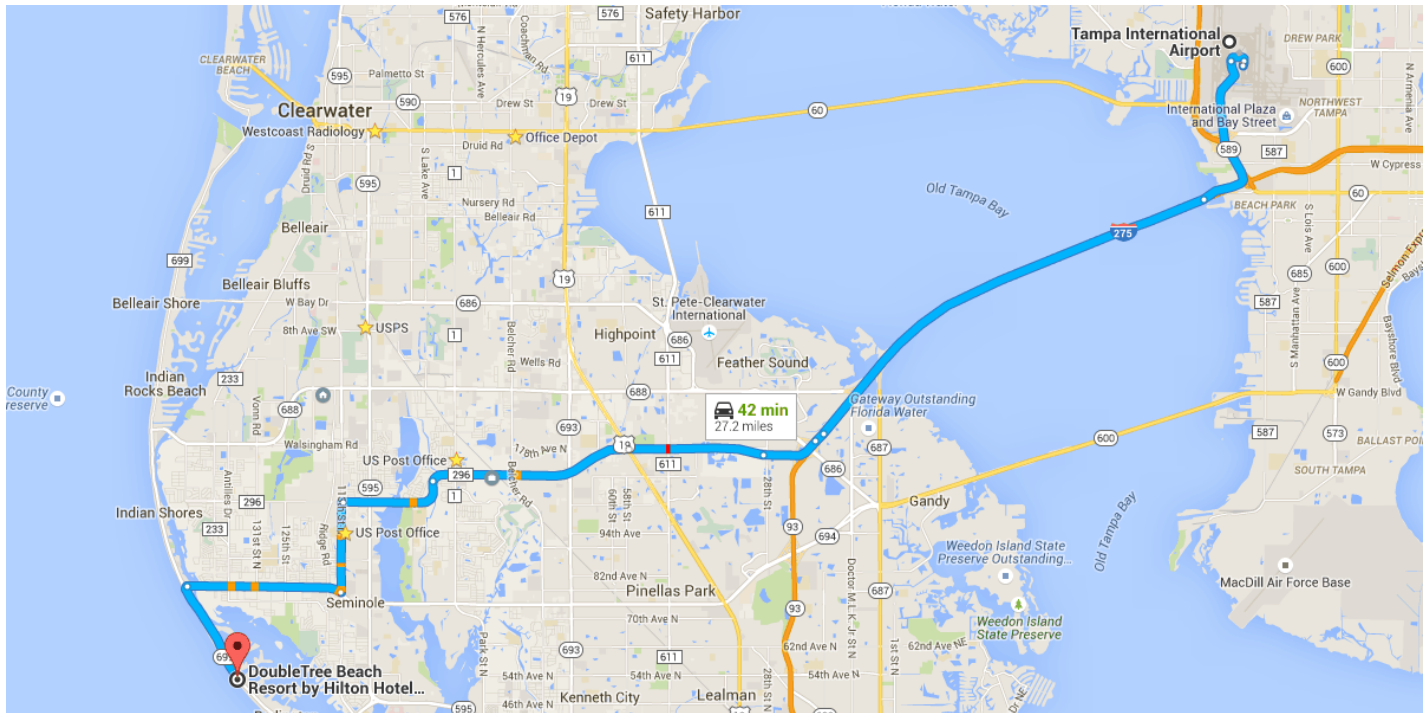

Directions from Tampa International Airport to DoubleTree Beach Resort by Hilton Hotel Tampa Bay - North Redington Beach

Tampa International Airport

4100 George J Bean Parkway, Tampa, FL 33607

Continue to George J Bean Outbound Pkwy/George J Bean Pkwy

0.4 mi / 3 min

↑ 1. Head north
410 ft

↘ 2. Slight right
0.3 mi

Continue on George J Bean Outbound Pkwy/George J Bean Pkwy. Take I-275 S,

Bryan Dairy Rd and Park Blvd N to Gulf Blvd in North Redington Beach

26.8 mi / 38 min

-  3. Slight left onto **George J Bean Outbound Pkwy/George J Bean Pkwy**
3.1 mi
-  4. Merge onto **I-275 S**
8.1 mi
-  5. Take exit **30** for **County Road 296 W/118th Ave N/Florida 686/Roosevelt Blvd**
0.2 mi
-  6. Keep left at the fork, follow signs for **Pinellas 296 W/118th Ave N**
1.0 mi
-  7. Keep left at the fork, follow signs for **County Road 296/U.S. 19** and merge onto **118th Ave N**
2.4 mi
-  8. Continue onto **Bryan Dairy Rd**
3.7 mi
-  9. Continue onto **Co Rd 296/102nd Ave**
 Continue to follow **Co Rd 296**
1.9 mi
-  10. Turn left onto **113th St N**
1.6 mi
-  11. Turn right onto **Park Blvd N**
2.8 mi
-  12. Turn left onto **Gulf Blvd**
 Destination will be on the right
1.9 mi

📍 DoubleTree Beach Resort by Hilton Hotel Tampa Bay - North Redington Beach

17120 Gulf Boulevard, North Redington Beach, FL 33708

These directions are for planning purposes only. You may find that construction projects, traffic, weather, or other events may cause conditions to differ from the map results, and you should plan your route accordingly. You must obey all signs or notices regarding your route.